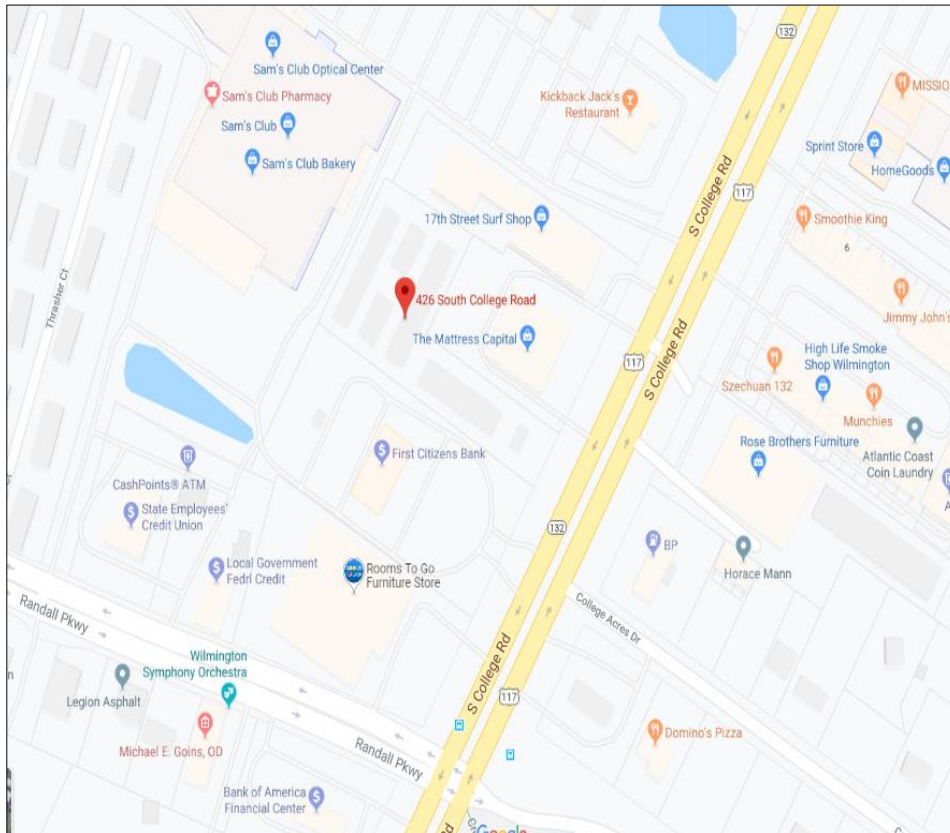

Constitution Day Billboard Locations

ERA-NC Alliance • AAUW NC • NC NOW

WILMINGTON, NC

426 S. College Road • 0.1 Miles North of Randall Parkway
Beside The Mattress Capital

Constitution Day Billboard Locations

ERA-NC Alliance • AAUW NC • NC NOW

CONCORD, NC

HWY 29-601 • Hartman Place NW

Beside Pro-Tint

Constitution Day Billboard Locations

ERA-NC Alliance • AAUW NC • NC NOW

GREENSBORO, NC

Coliseum Boulevard • South of West Gate City Boulevard

On corner directly across from the coliseum

Constitution Day Billboard Locations

ERA-NC Alliance • AAUW NC • NC NOW

RALEIGH, NC

I-40 • 0.4 Miles West of US 401 (S Saunders)

Traveling East on I-40 billboard is right before Exit 298A on right