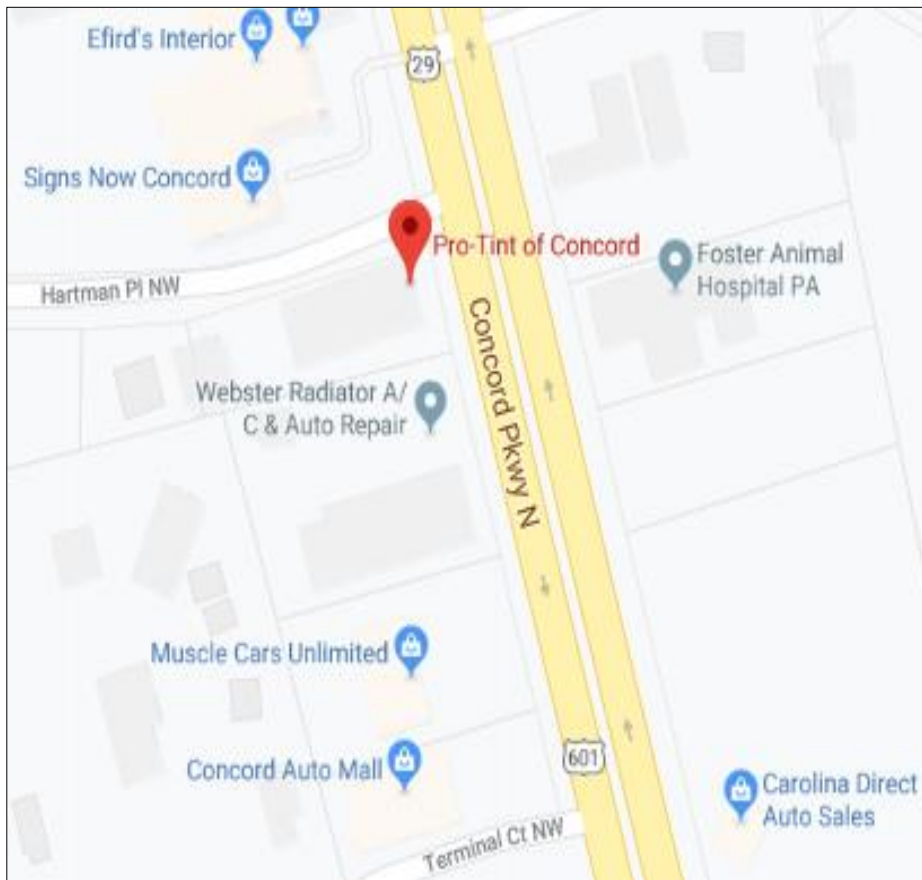

Constitution Day Billboard Locations

ERA-NC Alliance • AAUW NC • NC NOW

WILMINGTON, NC

426 S. College Road • 0.1 Miles North of Randall Parkway
Beside The Mattress Capital

Constitution Day Billboard Locations

ERA-NC Alliance • AAUW NC • NC NOW

CONCORD, NC

HWY 29-601 • Hartman Place NW

Beside Pro-Tint

Constitution Day Billboard Locations

ERA-NC Alliance • AAUW NC • NC NOW

GREENSBORO, NC

Coliseum Boulevard • South of West Gate City Boulevard

On corner directly across from the coliseum

Constitution Day Billboard Locations

ERA-NC Alliance • AAUW NC • NC NOW

RALEIGH, NC

I-40 • 0.4 Miles West of US 401 (S Saunders)

Traveling East on I-40 billboard is right before Exit 298A on right