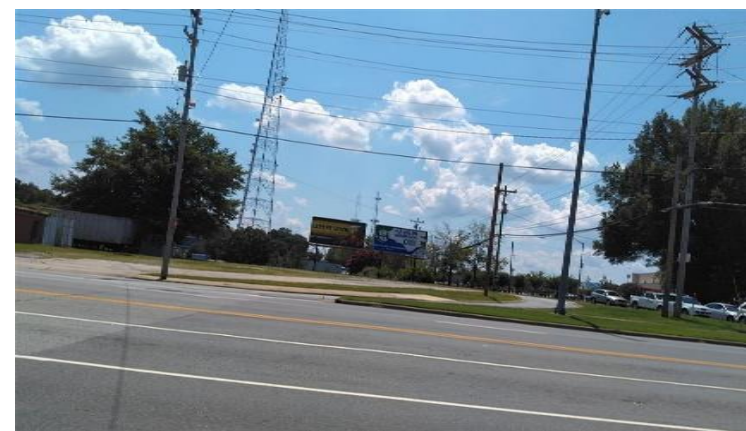

Constitution Day Billboard Locations

ERA-NC Alliance • AAUW NC • NC NOW

WILMINGTON, NC

426 S. College Road • 0.1 Miles North of Randall Parkway
Beside The Mattress Capital

Constitution Day Billboard Locations

ERA-NC Alliance • AAUW NC • NC NOW

CONCORD, NC

HWY 29-601 • Hartman Place NW

Beside Pro-Tint

Constitution Day Billboard Locations

ERA-NC Alliance • AAUW NC • NC NOW

GREENSBORO, NC

Coliseum Boulevard • South of West Gate City Boulevard

On corner directly across from the coliseum

Constitution Day Billboard Locations

ERA-NC Alliance • AAUW NC • NC NOW

RALEIGH, NC

I-40 • 0.4 Miles West of US 401 (S Saunders)

Traveling East on I-40 billboard is right before Exit 298A on right